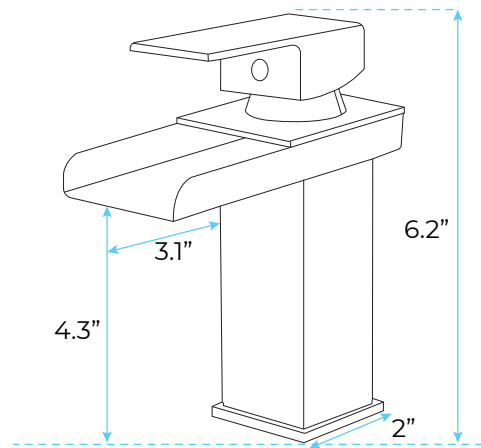

SINGLE LEVER WATERFALL GOLD BATHROOM SINK FAUCET SPECS

SPECS:

- Lever Type: Single Lever Mixer
- Suitable For: Bathroom, Kitchen, Bath
- Water Connection Size: 15mm BSP
- Hole Size: 40 mm
- Type: Deck mount
- Flow Rate: 2.2 GPM
- Premium ceramic valve
- Hot & Cold: Yes
- Material: Brass
- Hot and cold water switch
- Easy to install